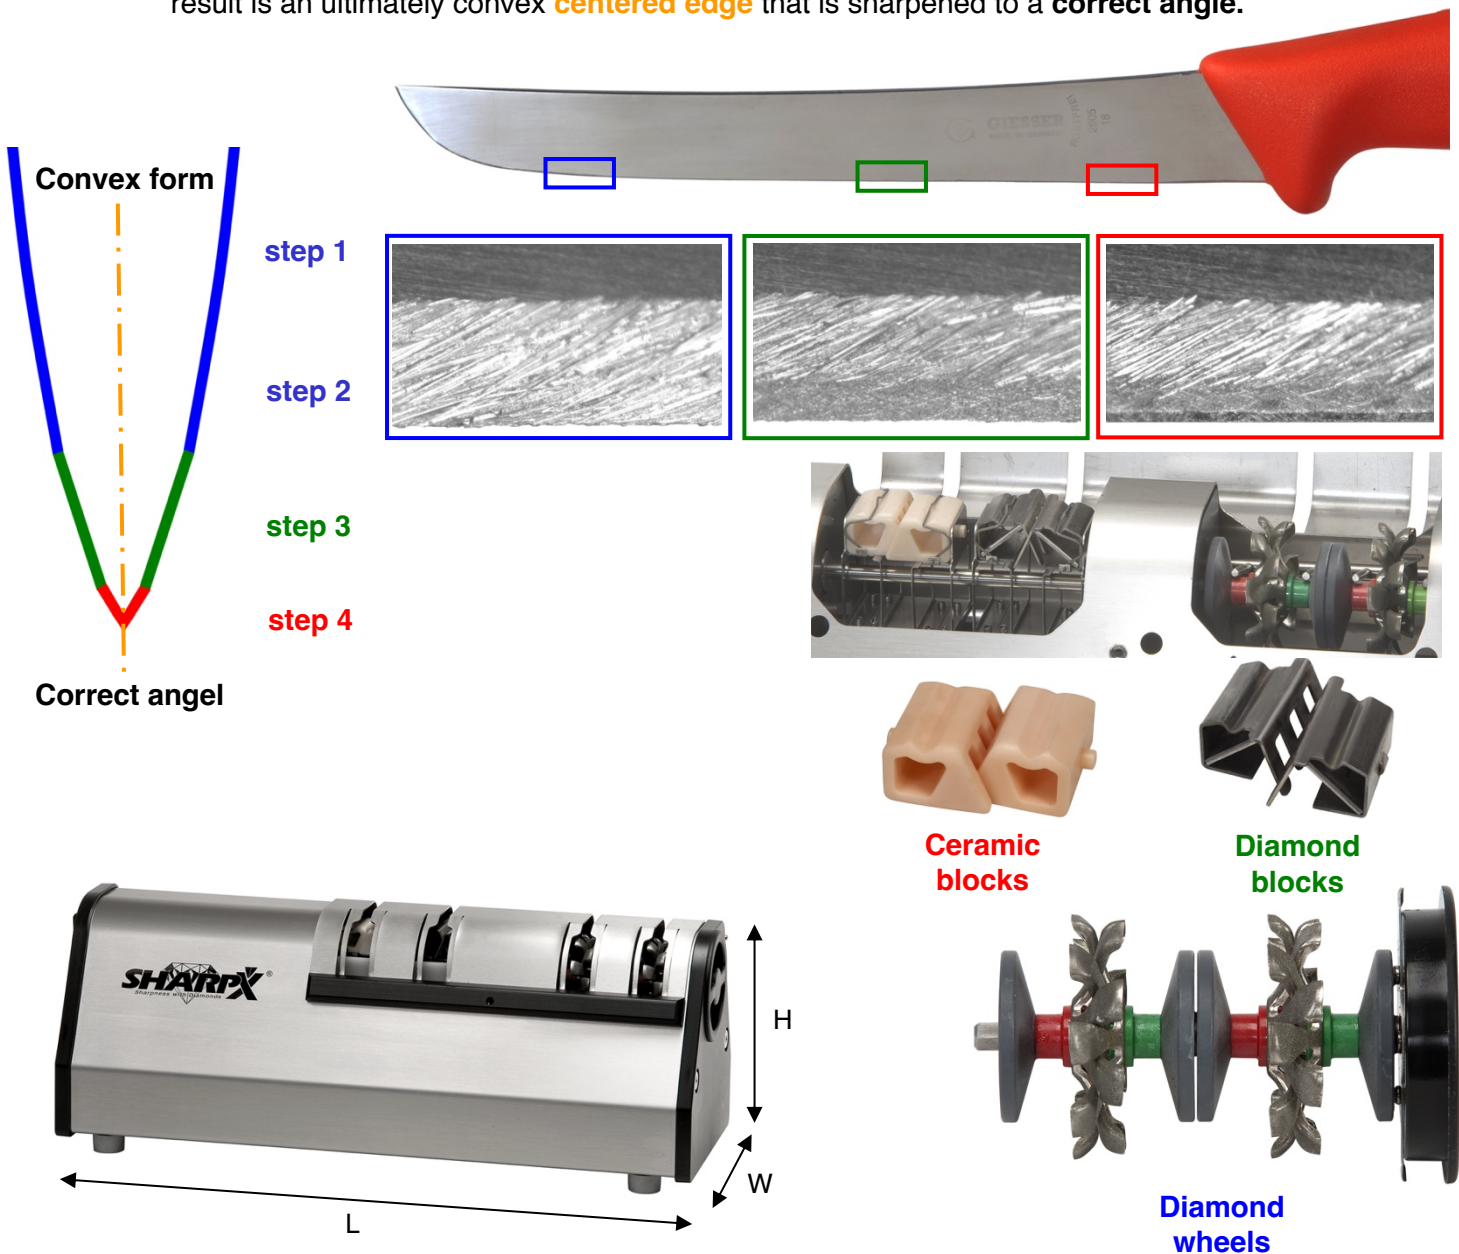

## Convex sharpening      Conventional sharpening

## KNIFE SHARPENING TECHNIQUE

When the knife is sharpened into a **convex shape**, the edge will be stronger and last longer since it contains **more steel**. Another result of the convex shape is that the knife will work more flexibly against the cutting base, for example hide or bone, reducing the risk of the knife being worn out too quickly.

When you sharpen and polish with the SHARPX Quattro sharpener, equipped with two sharpening stations - **step 1-2**, one honing station - **step 3**, and one polishing station - **step 4**, the result is an ultimately convex **centered edge** that is sharpened to a **correct angle**.

## Technical Information SHARPX Quattro 4100

Weight: 11 kg  
 Width: 180 mm  
 Height: 190 mm  
 Length: 515 mm

**Diamond wheel:**  
 Right Ø 70 angle 35° Diamond 54µ  
 Left Ø 70 angle 35° Diamond 46µ  
**Diamond block:**  
 Angel 40° Diamond 36µ