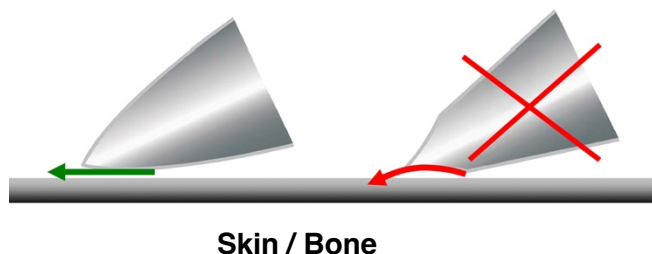

# SHARPX QUATTRO 4100 PATENT

Safe, Clean, Quick and Easy in a Professional Way.

- SHARPX Quattro Knife Sharpener with **Diamond** sharpening wheels and **Diamond / Ceramic** polishing vibration units in 4 steps.
- Safety coupling – stops the wheel if utilized wrongly or with too high grinding pressure. This also prevents overheating of the knives edge.
- The grinding depth is adjusted automatically. This distributes the wear on the grinding wheel for optimal endurance.
- New generation for safe, clean and quick polishing in ceramic.

## KNIFE SHARPENING TECHNIQUE

When the knife is sharpened into a **convex shape**, the edge will be stronger and last longer since it contains **more steel**. Another result of the convex shape is that the knife will work more flexibly against the cutting base, for example hide or bone, reducing the risk of the knife being worn out too quickly.