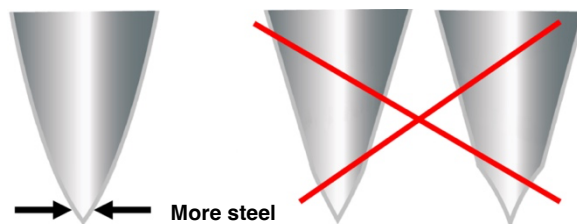

# SHARPX QUATTRO 4100 PATENT

Safe, Clean, Quick and Easy in a Professional Way.

- SHARPX Quattro Knife Sharpener with **Diamond** sharpening wheels and **Diamond / Ceramic** polishing vibration units in 4 steps.
- Safety coupling – stops the wheel if utilized wrongly or with too high grinding pressure. This also prevents overheating of the knives edge.
- The grinding depth is adjusted automatically. This distributes the wear on the grinding wheel for optimal endurance.
- New generation for safe, clean and quick polishing in ceramic.

Sharpening is one of man's oldest skills and has laid the foundation for the development and survival of mankind. From the stone age flint axes to today's knives made of stainless steel which can be sharpened to a **convex form** and to a **correct angle**.

## KNIFE SHARPENING TECHNIQUE

When the knife is sharpened into a **convex shape**, the edge will be stronger and last longer since it contains **more steel**. Another result of the convex shape is that the knife will work more flexibly against the cutting base, for example hide or bone, reducing the risk of the knife being worn out too quickly.